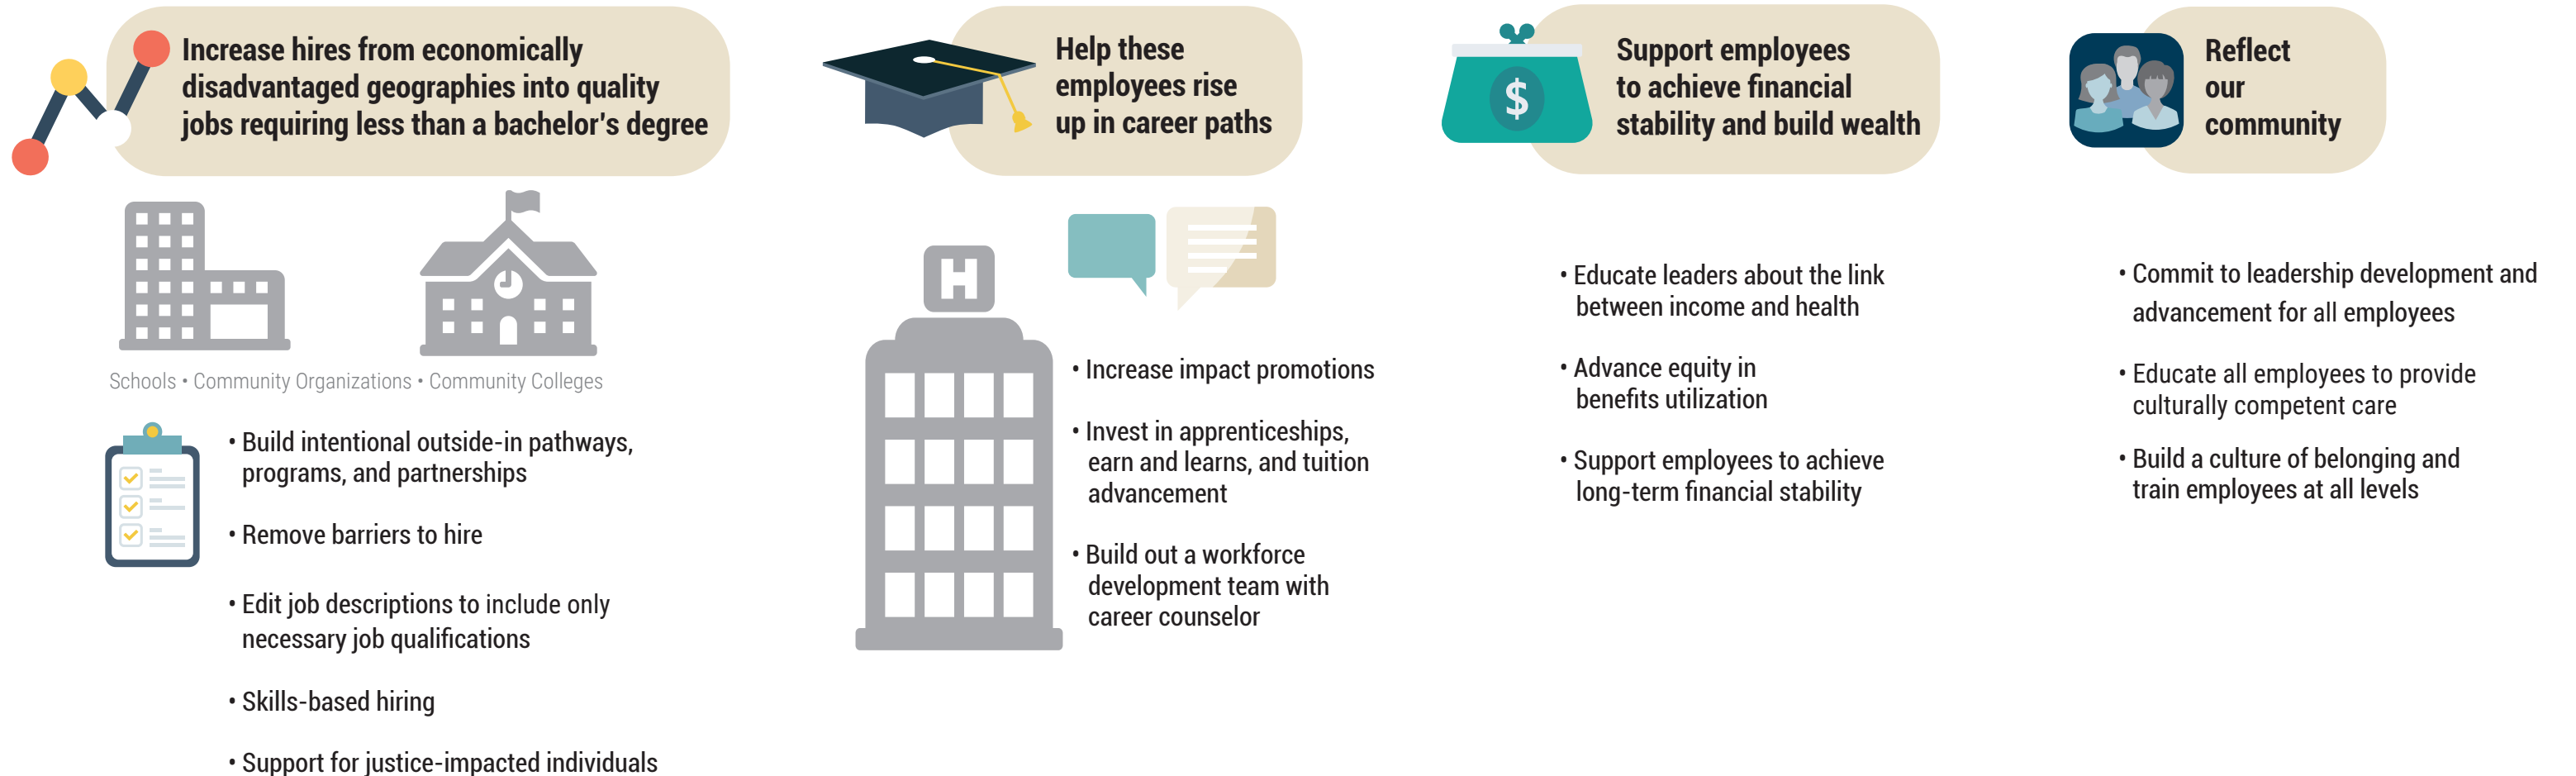

HAN Impact Workforce Commitment

A Framework for Impact Hiring and Workforce Development

Building sustainable talent pipelines and addressing economic and health inequities in the communities we serve.

Creating sector-level change to accelerate workforce development investment and assess progress and impact.

Advance policy advocacy to accelerate workforce development

Collect and submit data to track progress